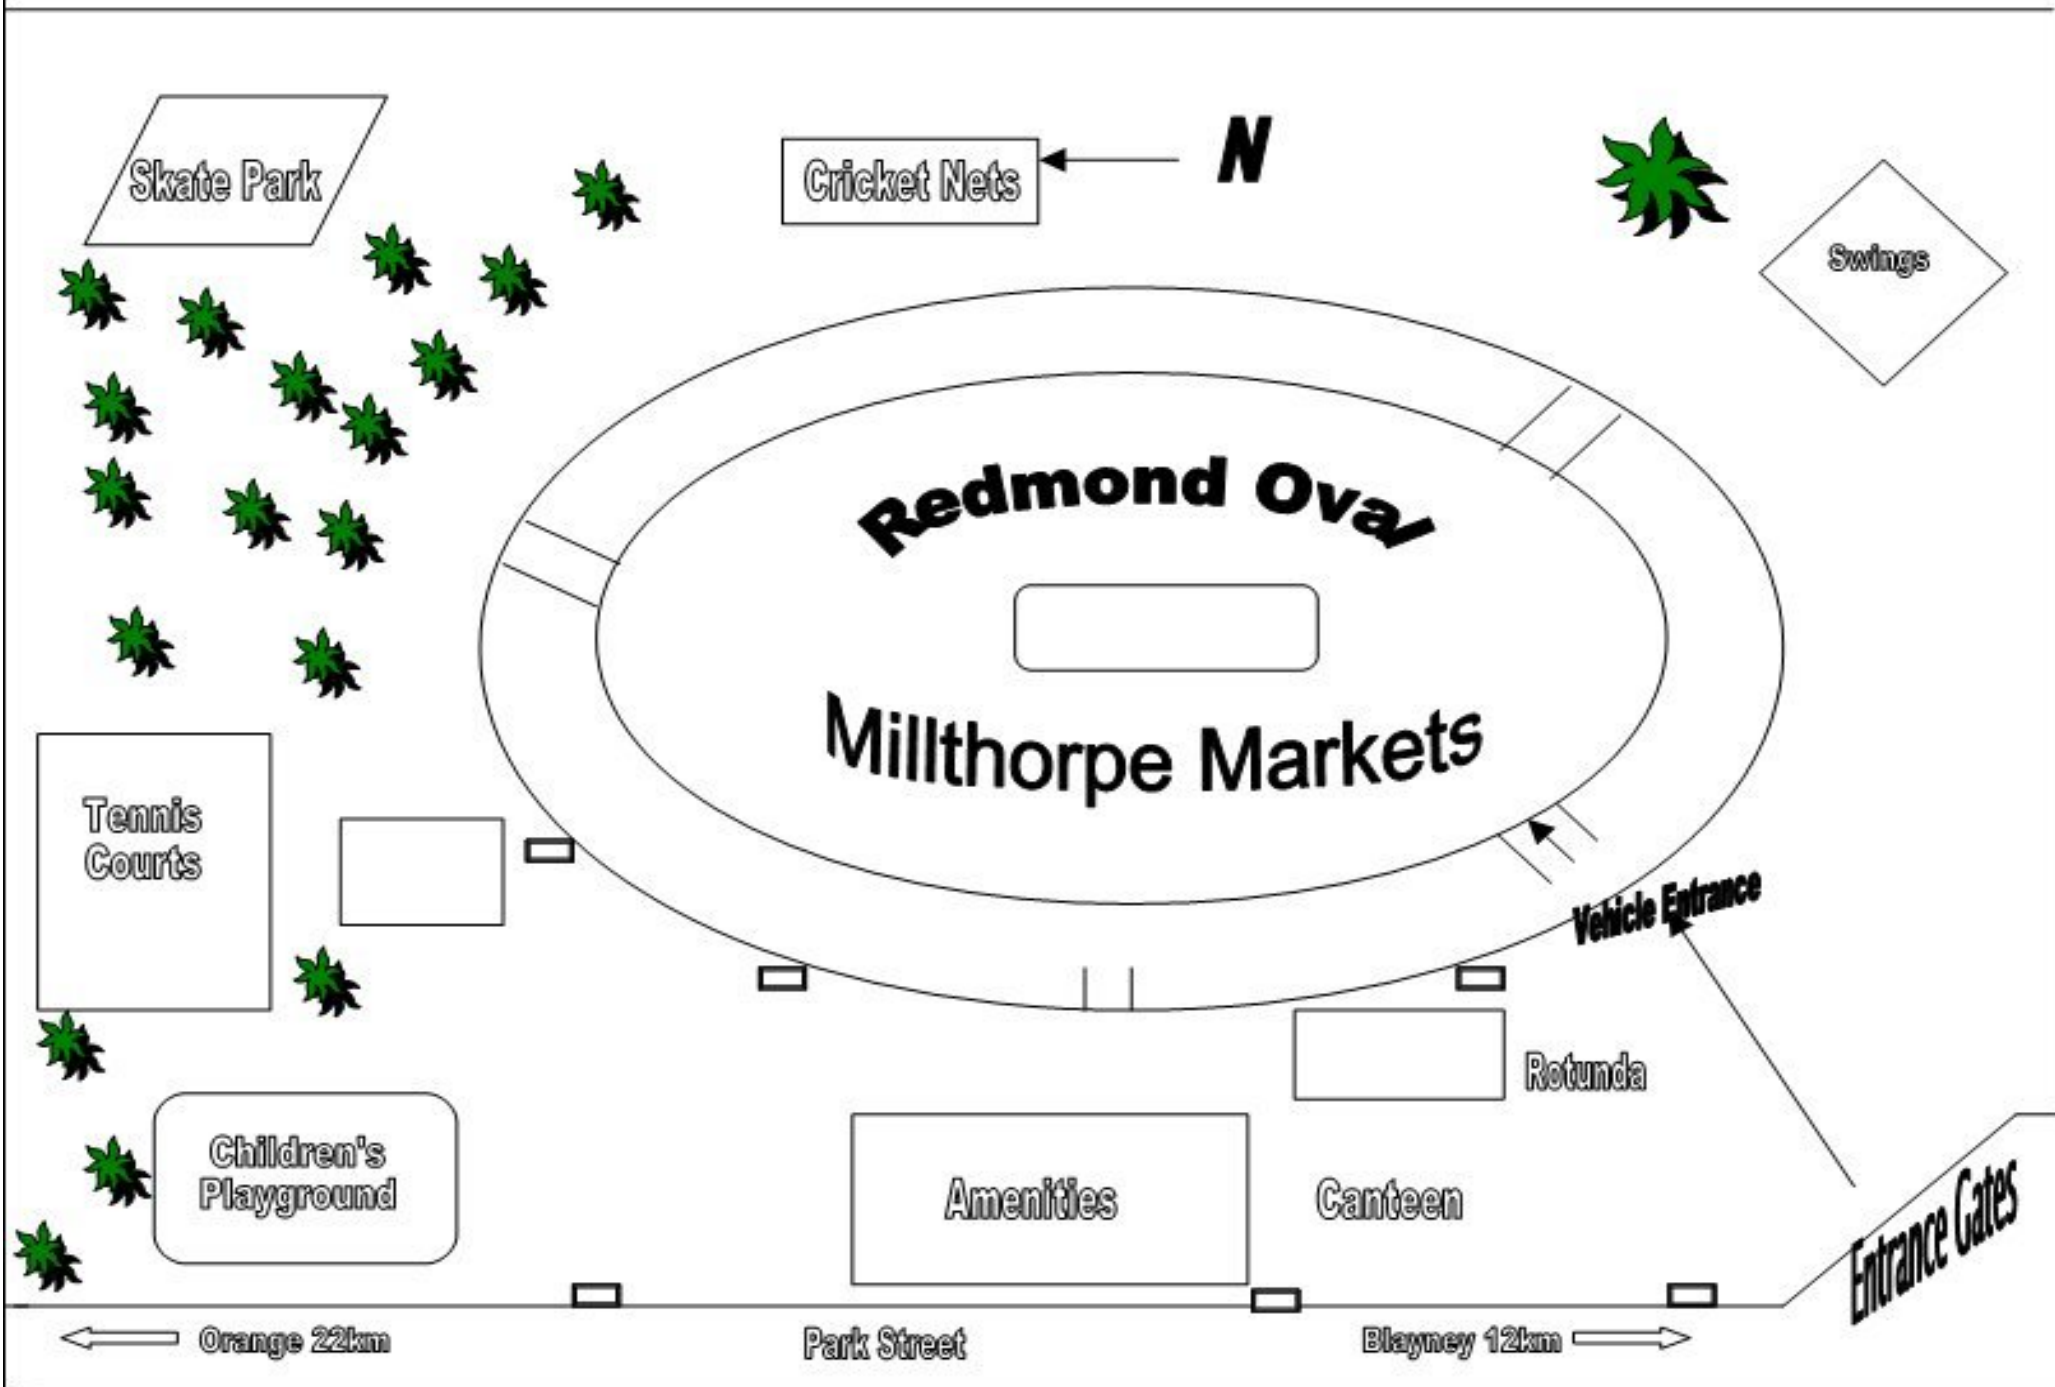

Boomerang Street

Map not to scale

□ Power

Cricket Nets

N

Swings

Redmond Oval

Millthorpe Markets

Tennis Courts

Vehicle Entrance

Retunda

Children's Playground

Amenities

Canteen

Entrance Gates

Orange 22km

Park Street

Blayney 12km